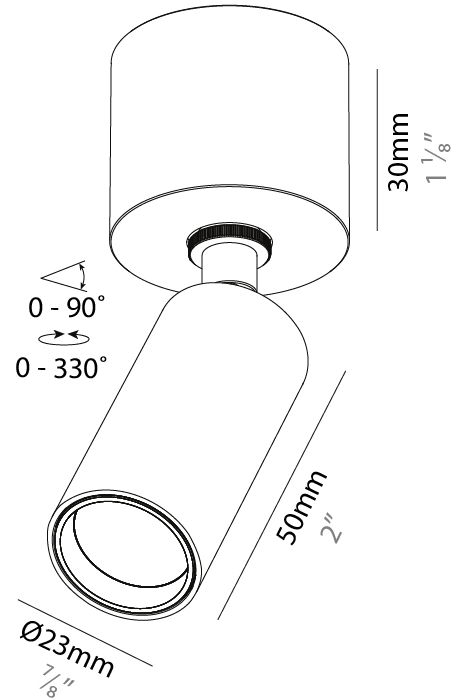

GENERAL

Series: Imagine Micro
Subseries: Imagine Micro
Partner: Prolicht
Division: Architectural
Installation: Surface
Product Type: Spots
Mounting Location: Ceiling
Light Distribution: Adjustable

PHYSICAL

Aperture Sizes - Downlights: 1"
Shape: Cylinder
Diameter (mm): 23
Diameter (in): 8/9
Height (mm): 50
Height (in): 2"
Weight (kg): 0.165
Weight (lbs): 0.36
Fixture Finish: SSR / BKV / CWI / CRY / HAB / UFT / ITA / RUA / FTG / MYG / LOD / PUS / FRO / FUP / KIA / POP / BLS / SPG / MEY / GOH / CHC / COM / ABZ / JAG / OBR / MOS / ROR
Holder Finish: WHI / BLK
Fixture Material: Aluminum Die Cast

ELECTRICAL

Lamp Type: LED (Zhaga Standard)
Input Wattage (W): 4.3
Dimming: Tri-Mode (Non-Dimming and Phase Dimming (120Vac only) and 0-10V Dimming)
Driver Included: No
Driver Location: Remote
Driver Type: Constant Current - Universal
Driver Class: Class 2
Input Voltage (V): 120 - 277
Constant Current (MA): 700

LED

Number of LEDs: 1
Color Temperature (°K): 2700 / 3000 / 3500 / 4000
Max. Delivered Lumen (lm): 180 / 217 / 225 / 207
CRI: >90 CRI
Lamp Life (hrs): 80000

OPTICAL

Beam Angle: 26 / 28 / 38 / 46 / 64
Adjustability: Rotational 350°; Tilt 90°

RATINGS AND CERTIFICATIONS

Certified By: Certified for North American Standards
IP rating: IP20