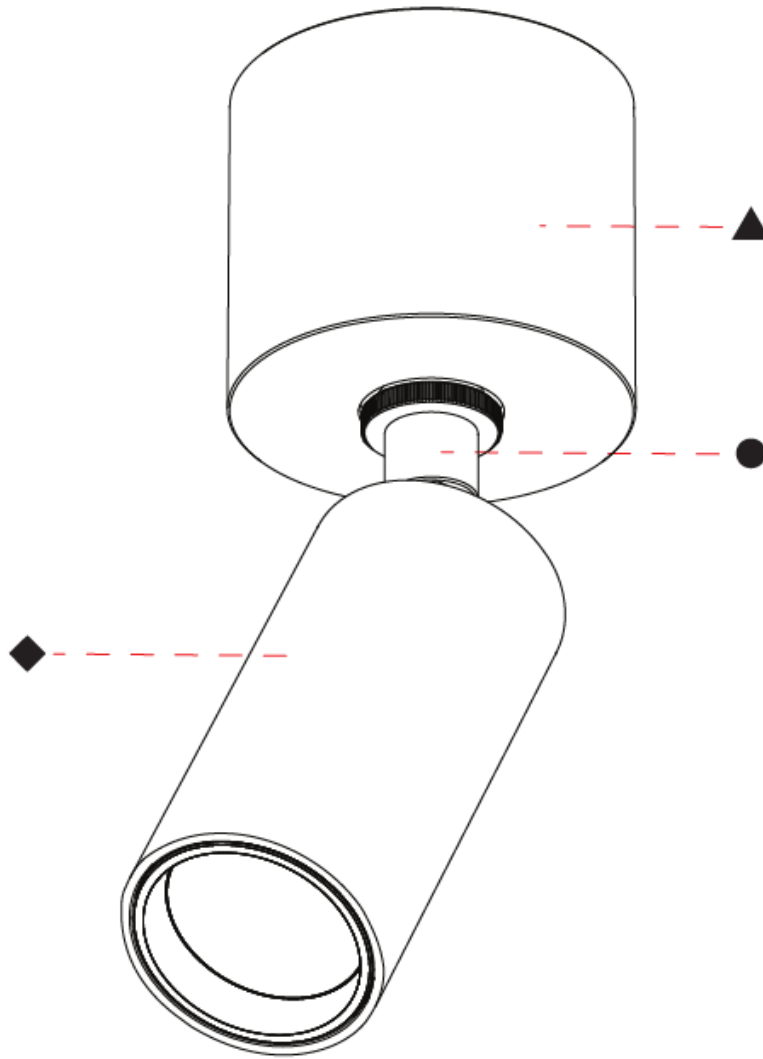

A3D429-

PROJECT

TYPE

SPECIFIER

QUANTITY

DATE

A