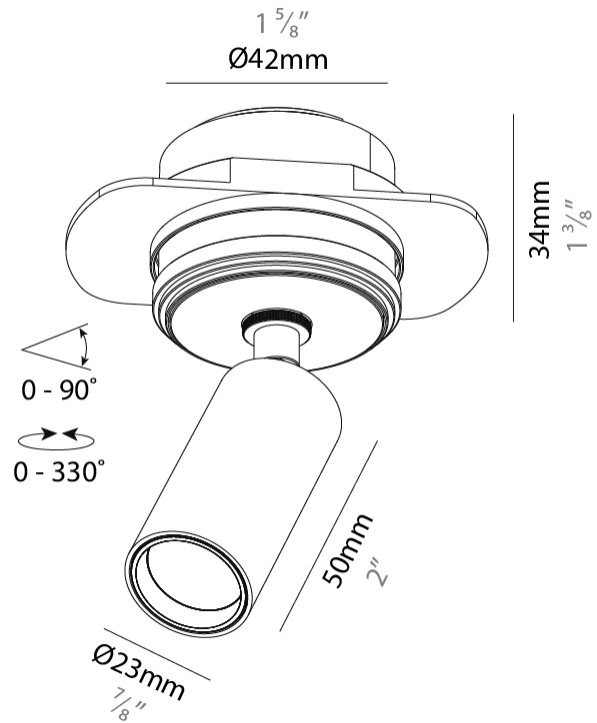

GENERAL

Series: Imagine Micro
Subseries: Imagine Micro
Partner: Prolicht
Division: Architectural
Installation: Surface
Product Type: Spots
Mounting Location: Ceiling
Light Distribution: Adjustable

PHYSICAL

Shape: Cylinder
Diameter (mm): 23
Diameter (in): 7/8
Height (mm): 50
Height (in): 1 ¹⁵/₁₆
Max. Overall Height (mm): 84
Max. Overall Height (in): 3 ⁵/₁₆
Weight (kg): 0.1
Fixture Finish: SSR / BKV / CWI / CRY / HAB / UFT / ITA / RUA / FTG / MYG / LOD / PUS / FRO / FUP / KIA / POP / BLS / SPG / MEY / GOH / CHC / COM / ABZ / JAG / OBR / MOS / ROR
Holder Finish: WHI / BLK
Fixture Material: Aluminum Die Cast

ELECTRICAL

Lamp Type: LED (Zhaga Standard)
Input Wattage (W): 4.4
Total Output Wattage (W): 3.6
Dimming: Non-Dimming / Phase Dimming / DALI Dimming / 0-10V Dimming / MATTER Dimming / Casambi
Driver Included: No
Driver Location: Remote
Driver Type: Constant Current - Universal
Driver Class: Class 2
Input Voltage (V): 120 - 277
Constant Current (MA): 350mA

LED

Color Temperature (°K): 2700 / 3000 / 3500 / 4000
Max. Delivered Lumen (lm): Max 290
Nominal Lumen (lm): Max 339
CRI: >90 CRI
Lamp Life (hrs): 50000

OPTICAL

Beam Angle: 26 / 28 / 38 / 46 / 64
Adjustability: Rotational 350°; Tilt 90°

RATINGS AND CERTIFICATIONS

Certified By: Certified for North American Standards
IP rating: IP20

PROJECT	
TYPE	
SPECIFIER	
QUANTITY	
DATE