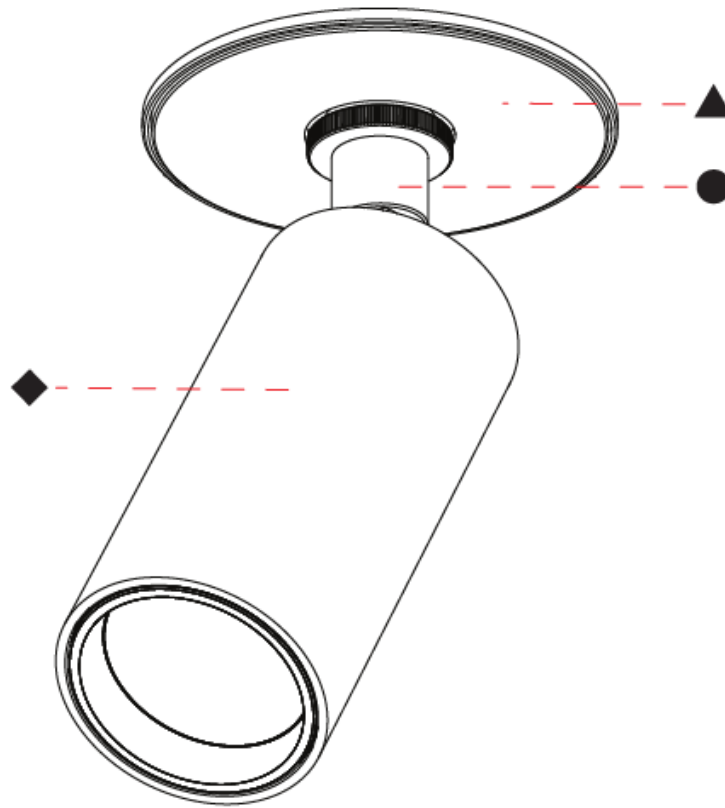

A350236-

PROJECT

TYPE

SPECIFIER

QUANTITY

DATE

A