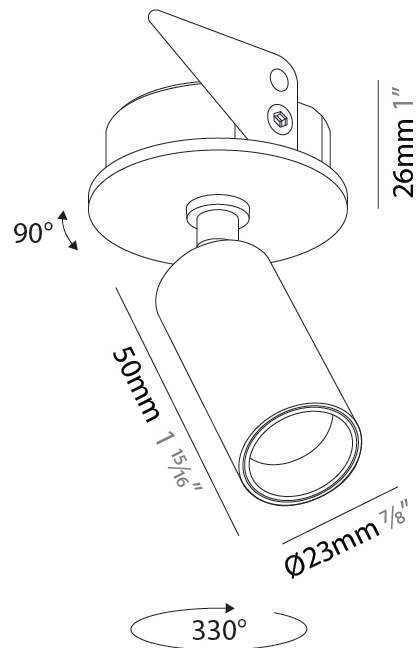

PHYSICAL

Shape: Cylinder
 Diameter (mm): 23
 Diameter (in): 7/8
 Height (mm): 50
 Height (in): 1 ¹⁵/₁₆
 Max. Overall Height (mm): 84
 Max. Overall Height (in): 3 ⁵/₁₆
 Weight (kg): 0.1
 Fixture Finish: SSR / BKV / CWI / CRY / HAB / UFT / ITA / RUA / FTG / MYG / LOD / PUS / FRO / FUP / KIA / POP / BLS / SPG / MEY / GOH / CHC / COM / ABZ / JAG / OBR / MOS / ROR
 Holder Finish: WHI / BLK
 Fixture Material: Aluminum Die Cast

PHYSICAL

Aperture Sizes - Downlights: 1"
 Shape: Cylinder
 Diameter (mm): 23
 Diameter (in): 7/8
 Height (mm): 50
 Height (in): 1 ¹⁵/₁₆
 Max. Overall Height (mm): 76
 Max. Overall Height (in): 3
 Weight (kg): 0.089
 Weight (lbs): 0.196
 Fixture Finish: SSR / BKV / CWI / CRY / HAB / UFT / ITA / RUA / FTG / MYG / LOD / PUS / FRO / FUP / KIA / POP / BLS / SPG / MEY / GOH / CHC / COM / ABZ / JAG / OBR / MOS / ROR
 Holder Finish: WHI / BLK
 Fixture Material: Aluminum Die Cast

OPTICAL

Beam Angle: 26 / 28 / 38 / 46 / 64
 Adjustability: Rotational 350°; Tilt 90°

RATINGS AND CERTIFICATIONS

Certified By: Certified for North American Standards
 IP rating: IP20

PROJECT
TYPE
SPECIFIER
QUANTITY
DATE

PHYSICAL

Aperture Sizes - Downlights: 1"
 Shape: Cylinder
 Diameter (mm): 23
 Diameter (in): 8/9
 Height (mm): 50
 Height (in): 2"
 Weight (kg): 0.165
 Weight (lbs): 0.36
 Fixture Finish: SSR / BKV / CWI / CRY / HAB / UFT / ITA / RUA / FTG / MYG / LOD / PUS / FRO / FUP / KIA / POP / BLS / SPG / MEY / GOH / CHC / COM / ABZ / JAG / OBR / MOS / ROR
 Holder Finish: WHI / BLK
 Fixture Material: Aluminum Die Cast